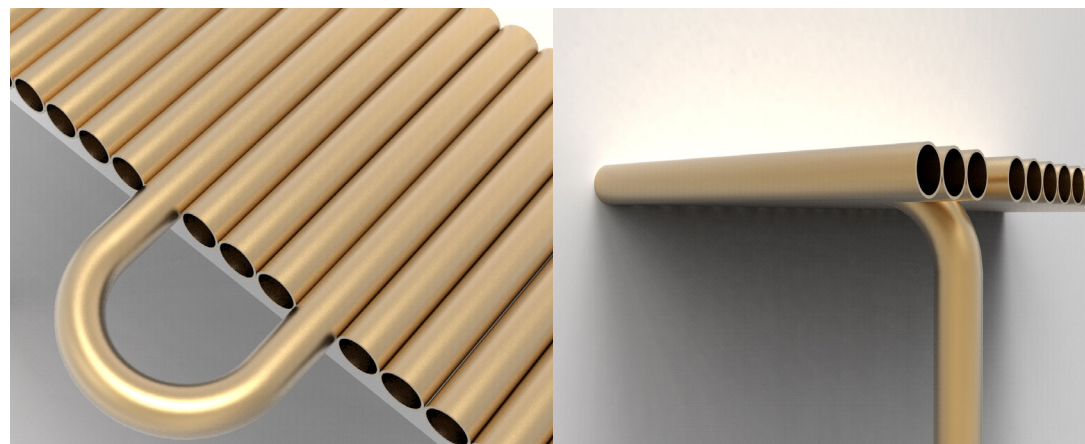

TEST TUBE (CONSOLE), 2018**BCXSY**

Through an experimental journey of form and function, BCXSY has been exploring new possibilities of using brass tubes to create three-dimensional practical objects.

A screen, a console and a vase, with a brushed matte surface, are the first members of a family, conceived through the simple actions of cutting, bending and ordering, providing a new perspective to this well-known construction material and resulting in innovative typography.

Carefully handcrafted in Italy, the pieces introduce a striking aesthetic combining the pure and luxurious appeal of the material with humorous elements of surprise.

**Satin brass with gloss finish****L 87.32 × W 30 × H 73.75 cm****Exclusive to SEEDS
Edition of 8 + 1 A.P.****£ 4 500.00 excl. VAT**