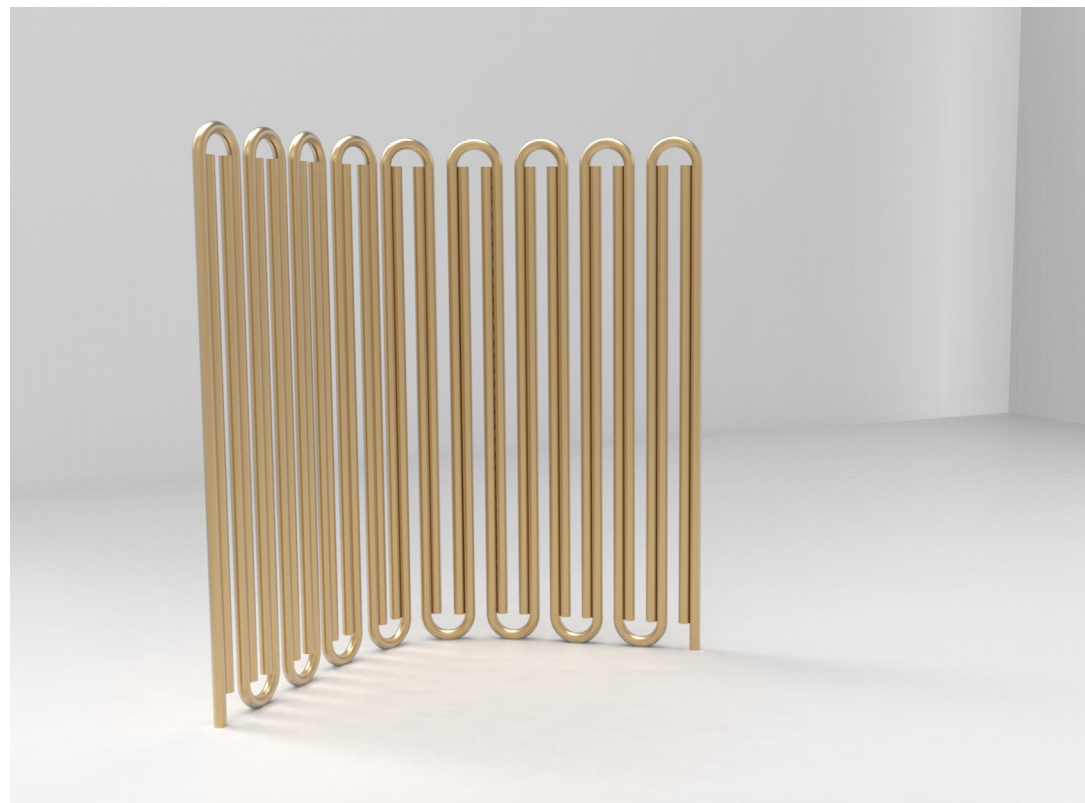

TEST TUBE (SCREEN), 2018**BCXSY**

Through an experimental journey of form and function, BCXSY has been exploring new possibilities of using brass tubes to create three-dimensional practical objects.

A screen, a console and a vase, with a brushed matte surface, are the first members of a family, conceived through the simple actions of cutting, bending and ordering, providing a new perspective to this well-known construction material and resulting in innovative typography.

Carefully handcrafted in Italy, the pieces introduce a striking aesthetic combining the pure and luxurious appeal of the material with humorous elements of surprise.

**Satin brass with gloss finish****L 145 × W 30 × H 160 cm****Exclusive to SEEDS
Edition of 8 + 1 A.P.****£ 6 500.00 excl. VAT**