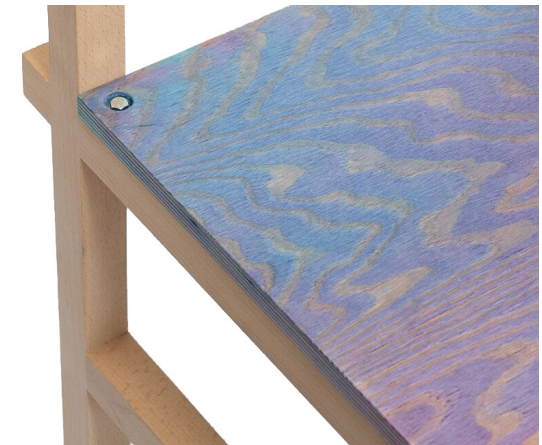

DEMOUNTABLE CHAIR, 2019

Fredrik Paulsen

Seat and backrest stained using multiple colours.

Beech solid wood and coloured pine plywood

L 48 × W 40 × H 85 cm

Numbered

£ 1 200.00 excl. VAT