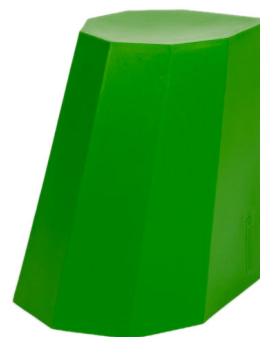

ARNOLD CIRCUS STOOL, 2006

Martino Gamper

Arnold Circus is situated in the heart of Shoreditch, E2, London, UK. Built on the rubble of the old slums it is part of the Boundary Estate, London's first council housing project.

The Arnold Circus Stool designed by Martino Gamper, is part of the regeneration project, the plastic rotation moulded stool is used as the official seating for the the annual events, such as: circus picnic, brass band concerts, carrom tournaments, flower plantings and of course music and film events.