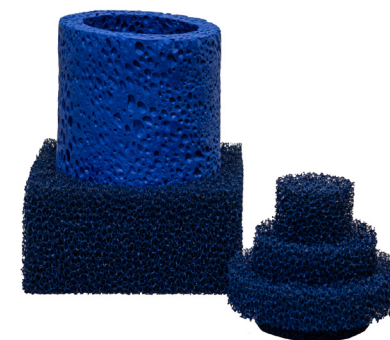

SUPERIMPOSITION POTS, 2018**Studio Furthermore**

This Superimposition Pots by Studio Furthermore are a variant from the Tektites Collection which was their first made of foamed ceramic pieces.

**Coloured porcelain and foam**

ø 18 × 28 cm
ø 18 × 28 cm
ø 21 × 20 cm

Each unique**£ 1 500.00 excl. VAT each**