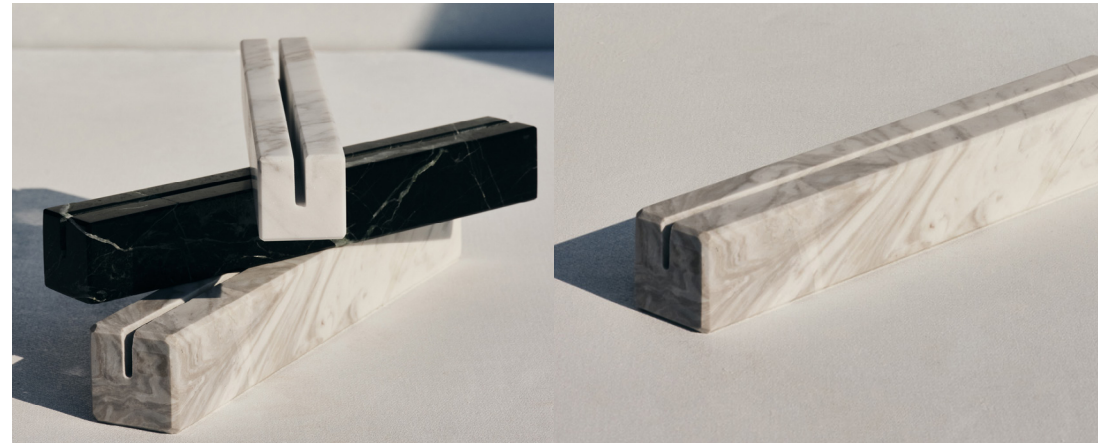

CHLOE CARD HOLDERS, 2019

WHITE CUBES

The Chloe marble card holders play on ideas of minimalism, purity, and modernity, challenging the eclectic border between functional art and sculptural long-lasting design. Ideal for the office or living room, this set combines apparent simplicity with rigorous geometry.

Marble

22 × 3 × 3 cm

Exclusive to SEEDS
Edition of 12

£ 125.00 excl. VAT – set of 2