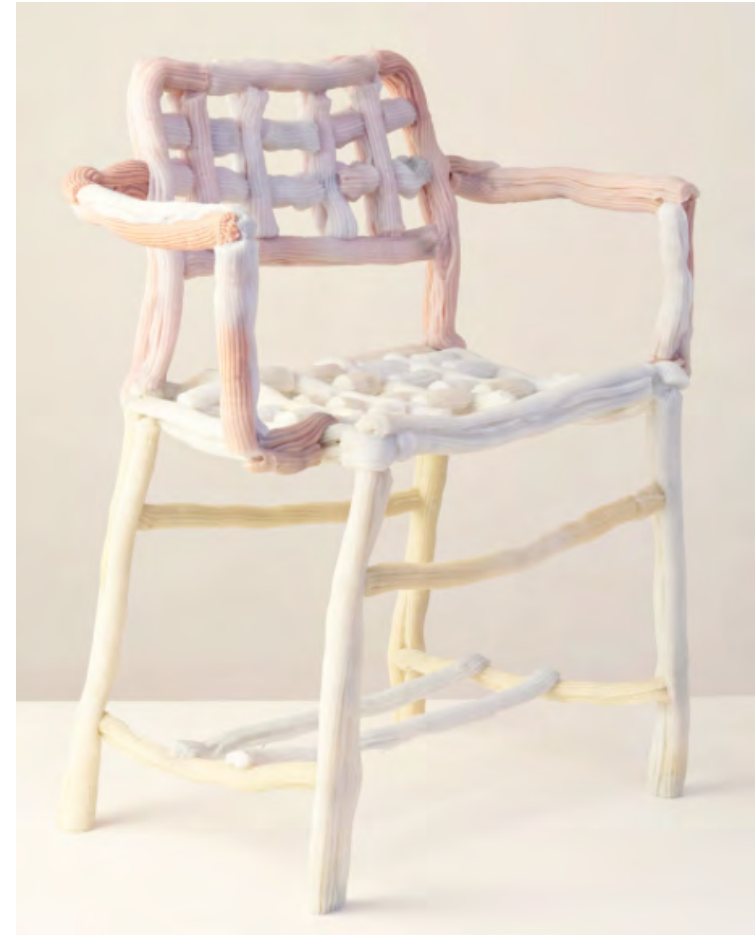

PLASTIC BAROQUE DINING CHAIR

James Shaw

James Shaw has been working with recycled plastic since 2013 using a series of self created 'plastic extruding guns'. These tools unpack a different way of working with this very common and problematic material, bringing it out of the industrial park and into the studio. These works attempt to bring out the beauty and excitement in this material and transform it into something of lasting interest and value.